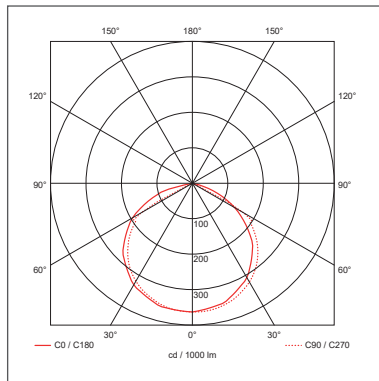

PATHFINDER

Technical Specification

Product Code: OV101150BKCW

Description: 150W LED Floodlight IP65 CW Black

General Information

Dimensions (mm)	303 (W) x 70 (D) x 356 (H)
Materials	Body: Powdercoated Aluminium; Diffuser: Prismatic Glass
Finish	Black (RAL 9004)
Product Weight (Kg)	3.4
Ingress Protection	IP65
Impact Rating (IK)	07
Warranty (Years)	3

Supply & Power Information

Input Voltage & Frequency (V~ / Hz)	220-240 50/60
Safety Class	I
Circuit Wattage (W)	150
Input Current (mA)	46
Inrush Current/Time	0.5675A (74µs)
Power Factor	0.9
Operating Temperature (°C)	-20 to +45
Critical Temperature (°C)	+70
Input Mains Cable	3 x 1mm ² H05RN-F (1 Metre)

Luminaire Output

Colour Temperature (K)	4000
Colour Render Index (CRI)	>80
Typical Luminous Flux (lm)	13500
Efficacy (lm/W)	90
Beam Angle (°)	110
LED Lifetime (L70) (Hours)	30000

Dimming Information

Dimmable	No
----------	----