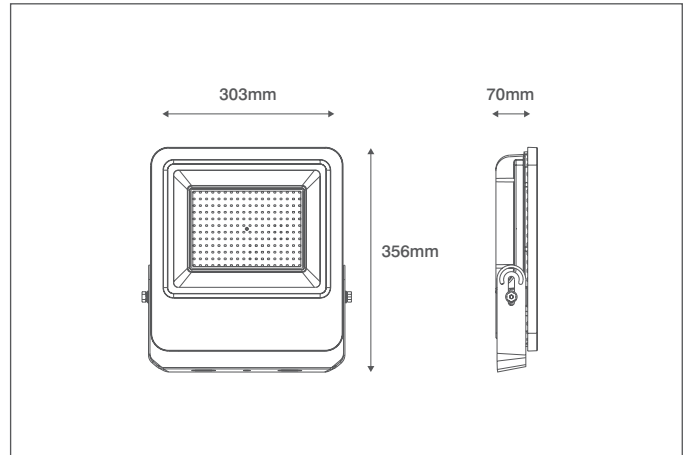

PATHFINDER

Technical Specification

Product Code: OV101150BKCW

Description: 150W LED Floodlight IP65 CW Black

General Information

Dimensions (mm)	303 (W) x 70 (D) x 356 (H)
Materials	Body: Powdercoated Aluminium; Diffuser: Prismatic Glass
Finish	Black (RAL 9004)
Product Weight (Kg)	3.4
Ingress Protection	IP65
Impact Rating (IK)	07
Warranty (Years)	3

Supply & Power Information

Input Voltage & Frequency (V~ / Hz)	220-240 50/60
Safety Class	I
Circuit Wattage (W)	150
Input Current (mA)	46
Inrush Current/Time	0.5675A (74µs)
Power Factor	0.9
Operating Temperature (°C)	-20 to +45
Critical Temperature (°C)	+70
Input Mains Cable	3 x 1mm ² H05RN-F (1 Metre)

Luminaire Output

Colour Temperature (K)	4000
Colour Render Index (CRI)	>80
Typical Luminous Flux (lm)	13500
Efficacy (lm/W)	90
Beam Angle (°)	110
LED Lifetime (L70) (Hours)	30000

Dimming Information

Dimmable	No
----------	----